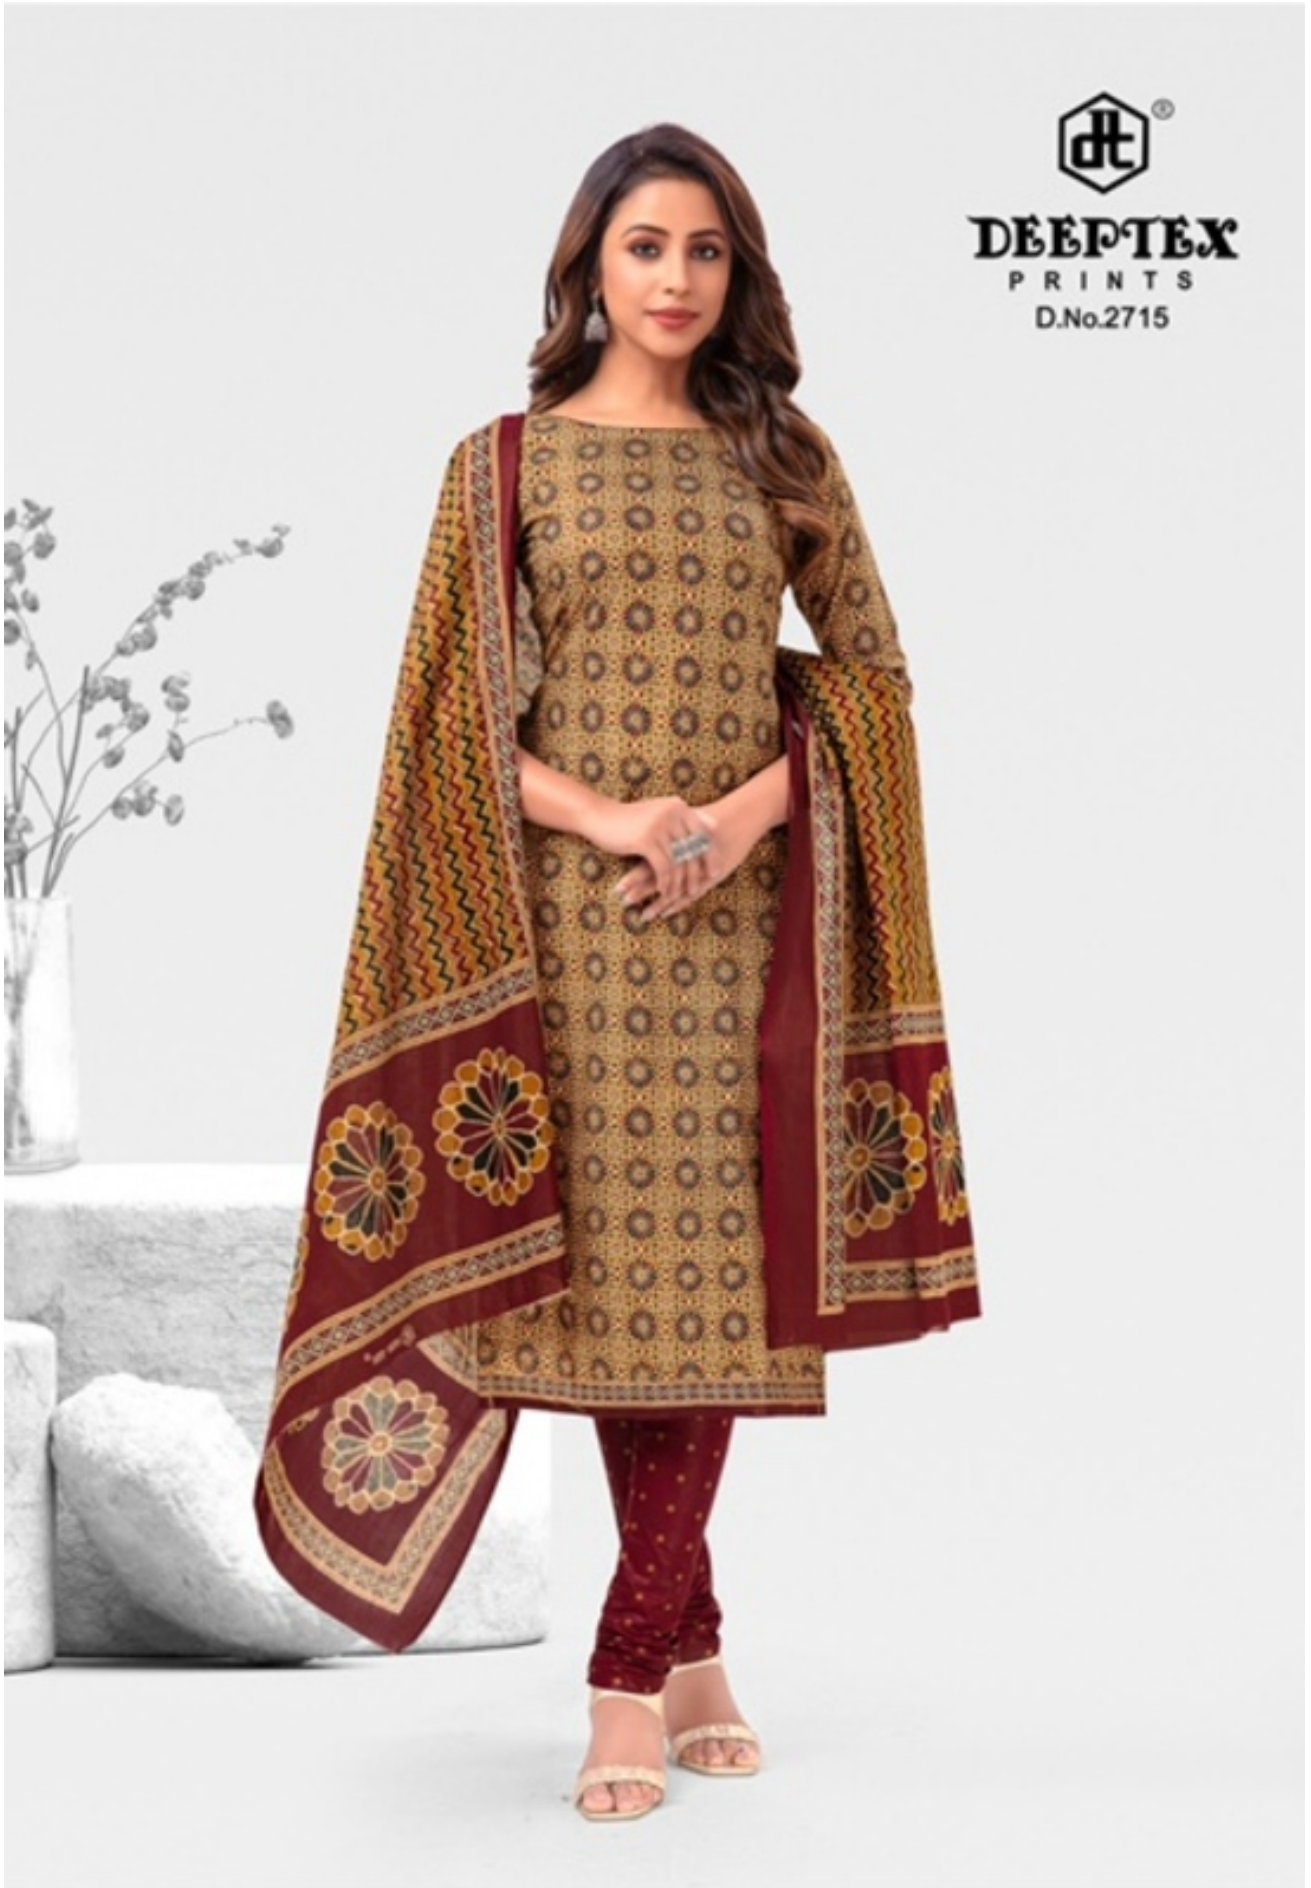

# DEEPTX CHIEF GUEST VOL 27 - Dress Material

**No Of Pieces:** 15 Pieces

**Brand:** DEEPTX PRINTS

**Top Fabric:** Pure Heavy Cotton Printed 2.50 meters approx

**Bottom Fabric:** Pure Heavy Cotton Printed 2.00 meters approx

**Dupatta Fabric:** Pure Heavy Cotton Printed 2.25 meters approx

**Fabric:** Pure Heavy Cotton Pure Heavy Cotton

**Occasions:** Work Daily Wear

**Season:** All seasons Summer, Monsoon , Winter

**Packing:** Bag Packing Full Set

**Weight:** 12 KG

**DEEPTEX**  
PRINTS  
D.No.2715

**DEEPTEX**  
PRINTS  
D.No.2714

**DEEPTEX**  
PRINTS  
D.No.2710

**DEEPTEX**  
PRINTS  
D.No.2709

**DEEPTEX**  
PRINTS  
D.No.2706

**DEEPTEX**  
PRINTS  
D.No.2707

**DEEPTEX**  
PRINTS  
D.No.2703

**DEEPTEX**  
PRINTS  
D.No.2701

**DEEPTEX**  
PRINTS

**Chief Guest**<sup>®</sup>

THE ELEGANT LADY

VOL-27

**DEEPTEX**  
PRINTS  
D.No.2708

**DEEPTEX**  
PRINTS  
D.No.2705