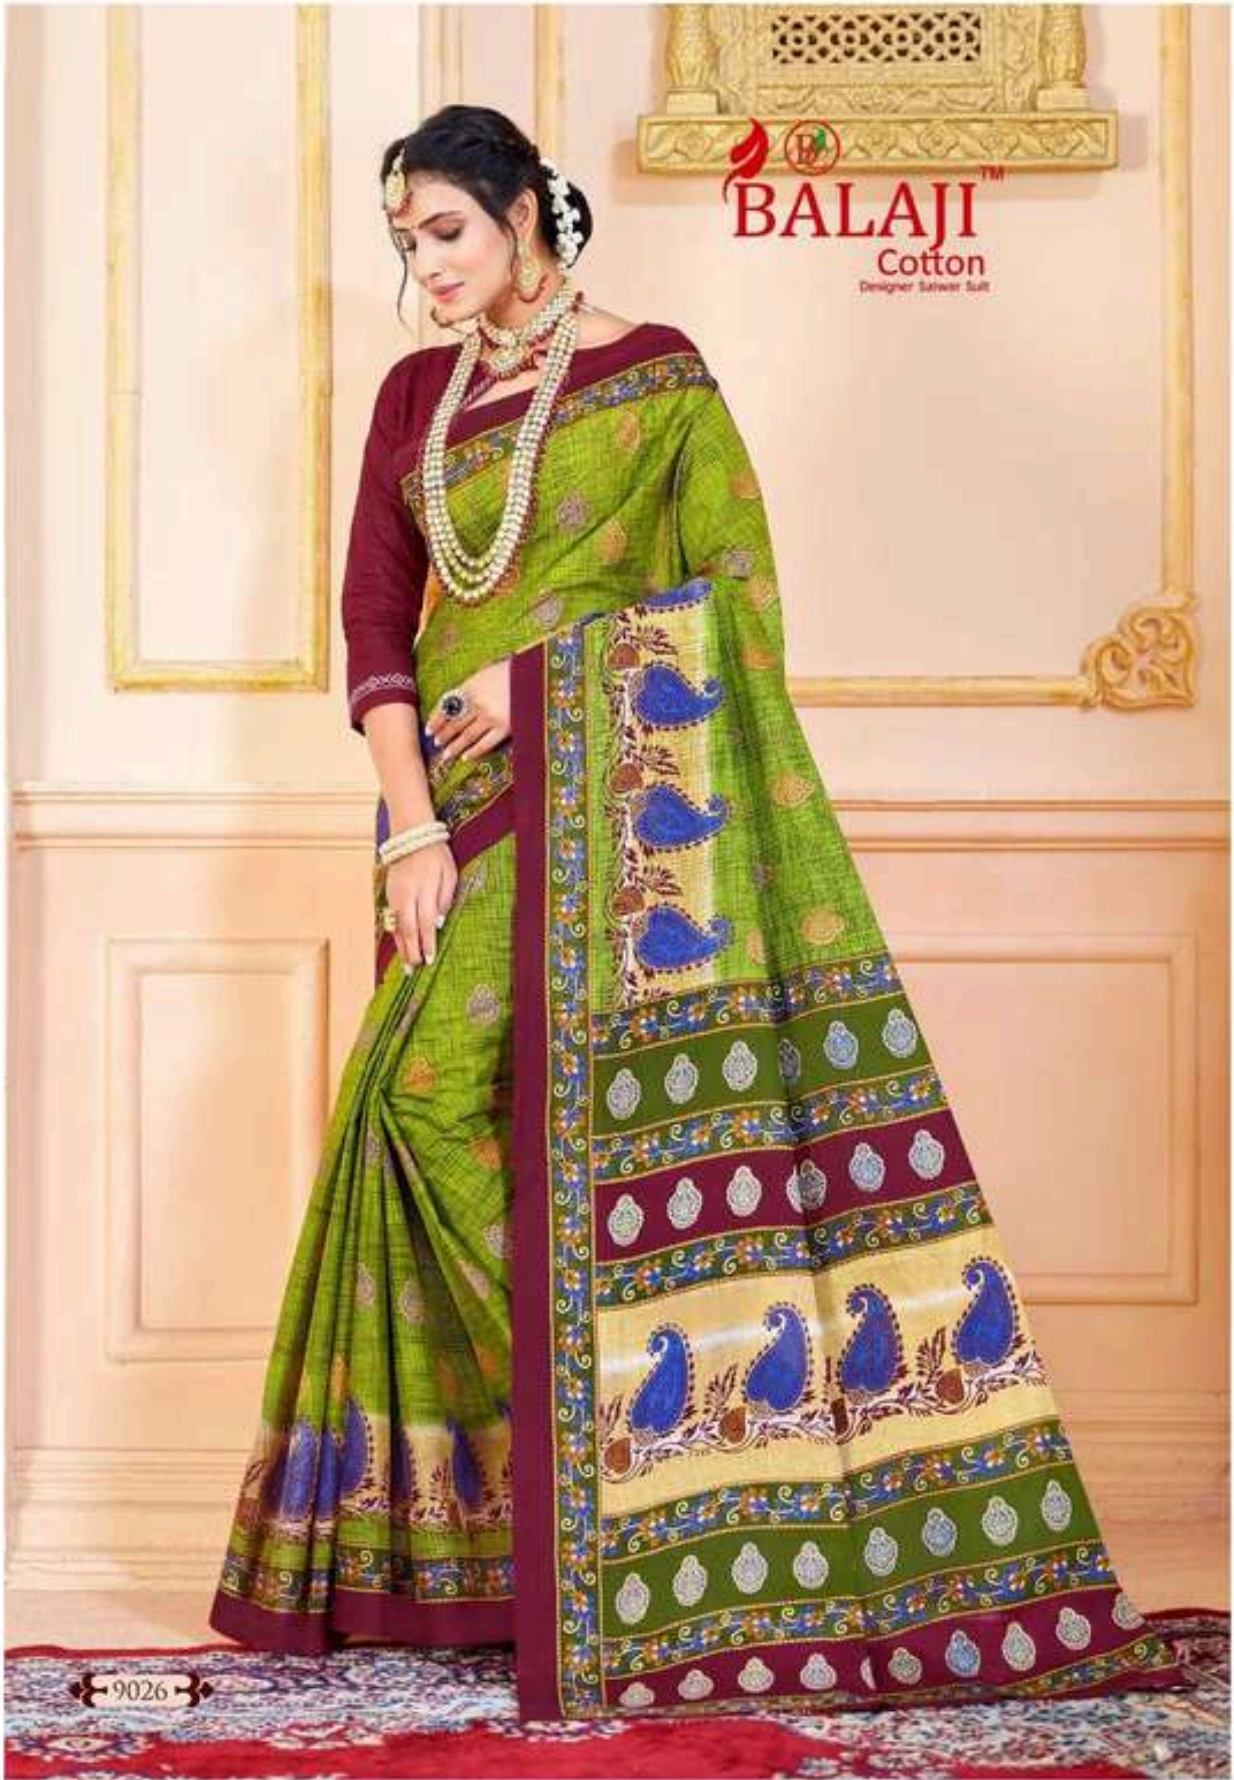

## **BALAJI LEELAVATHI VOL 9 - Sarees**

**No Of Pieces:** 30 Pieces

**Brand:** BALAJI COTTON

**Type:** Cotton Saree materials with blouse

**Sarees Lenght :** Pure Cotton 6.50 Meters With blouse

**Bottom Fabric:** Pure Heavy Cotton Printed 1.00 meters approx

**Packing:** Regular Long fold

**Occasions:** Formal And Dailywear

**Season:** All seasons Summer and winter

**Weight:** 20 KG

**BALAJI**<sup>TM</sup>  
Cotton  
Designer Saree Suits

9019

 **BALAJI**™  
Cotton  
Designer Saree Suit

9020

  
**BALAJI**™  
Cotton  
Designer Saree Suit

9002

  
**BALAJI**<sup>TM</sup>  
Cotton  
Designer Saree Suit

9004

  
**BALAJI**<sup>TM</sup>  
Cotton  
Designer Saree Suit

9026

 **BALAJI**™  
Cotton  
Designer Saree Suit