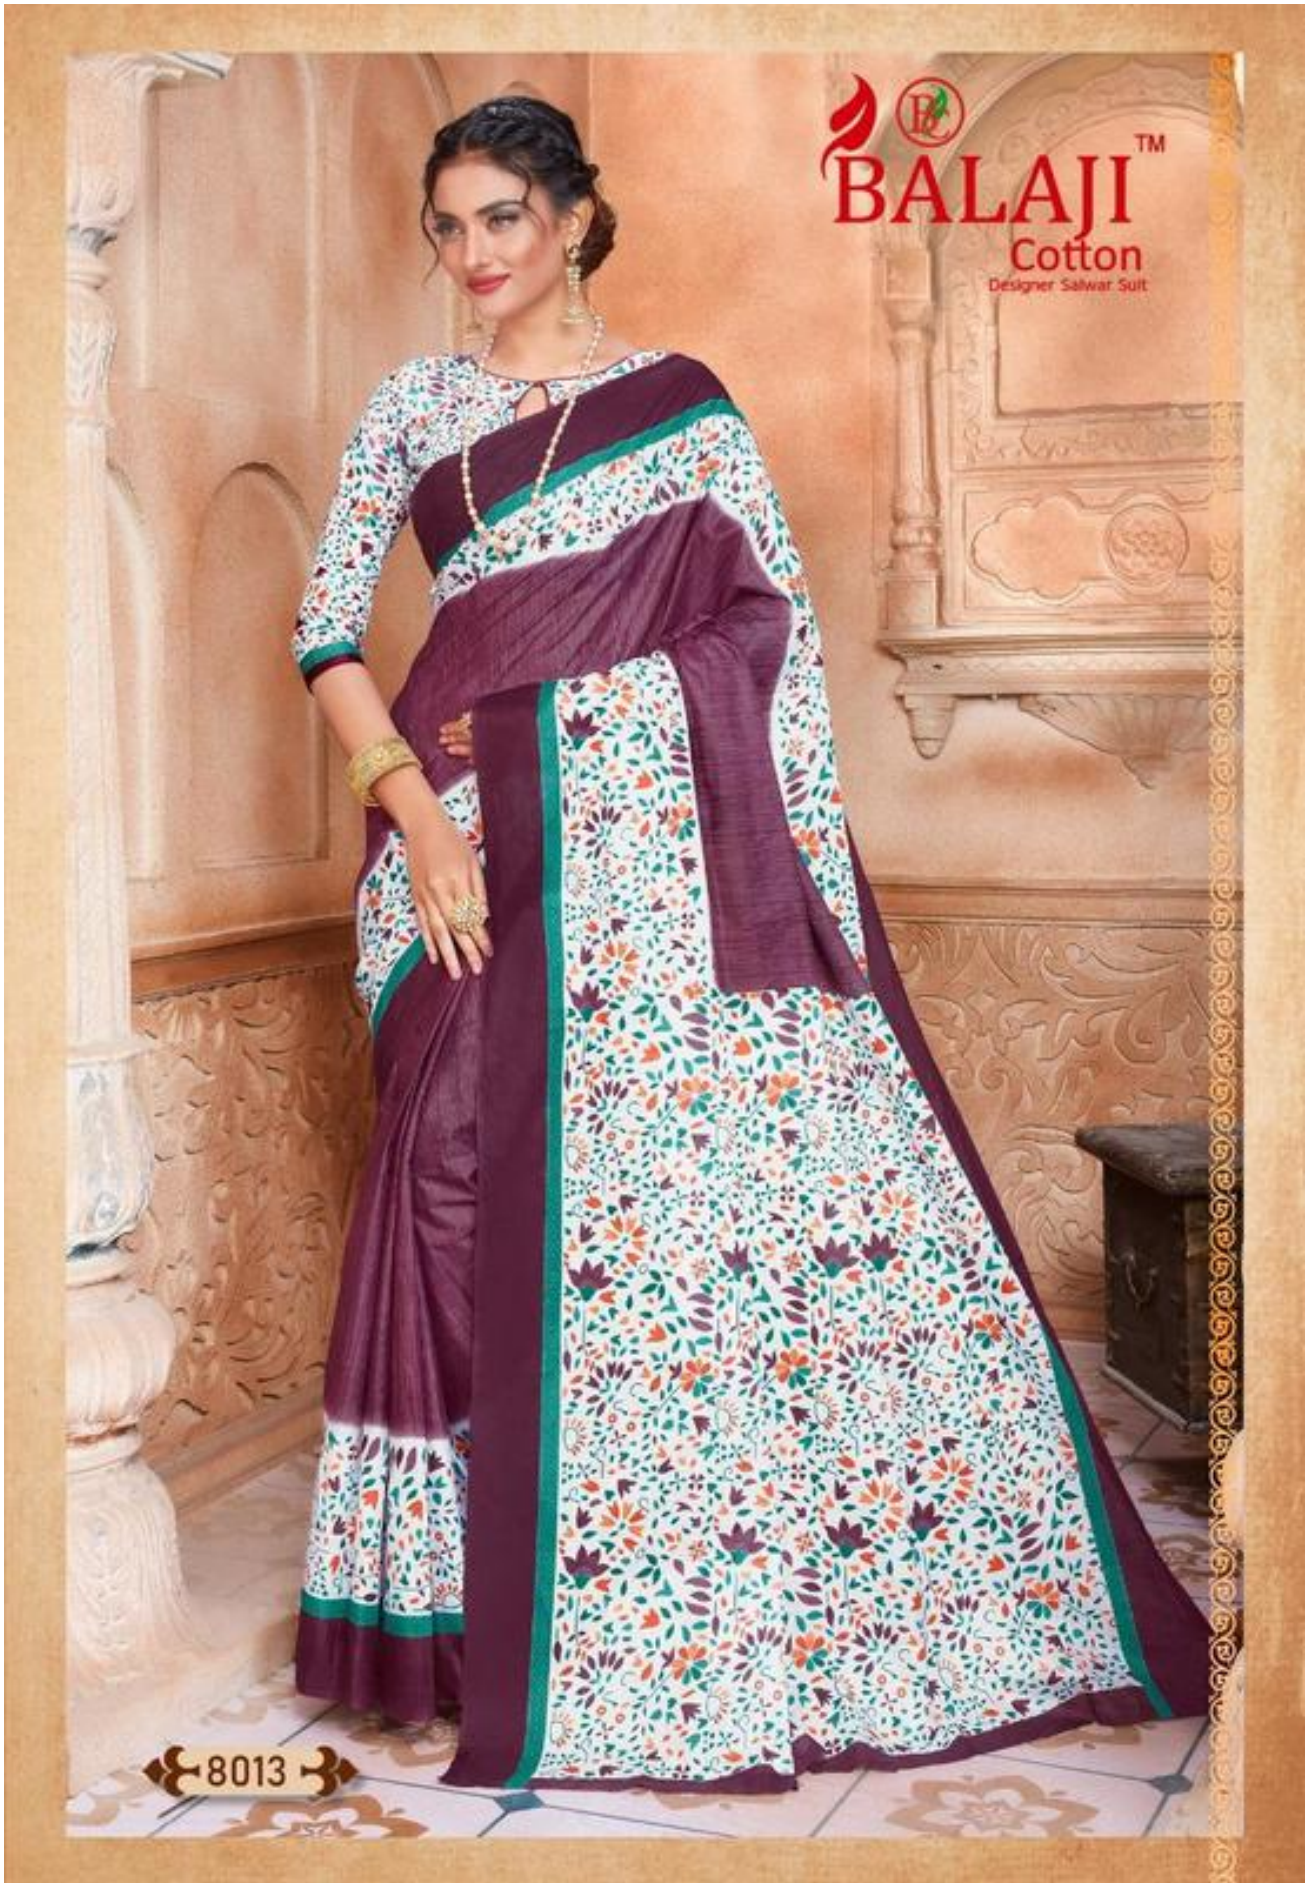

BALAJI^{TM}
Cotton
Designer Saree Suit

8013