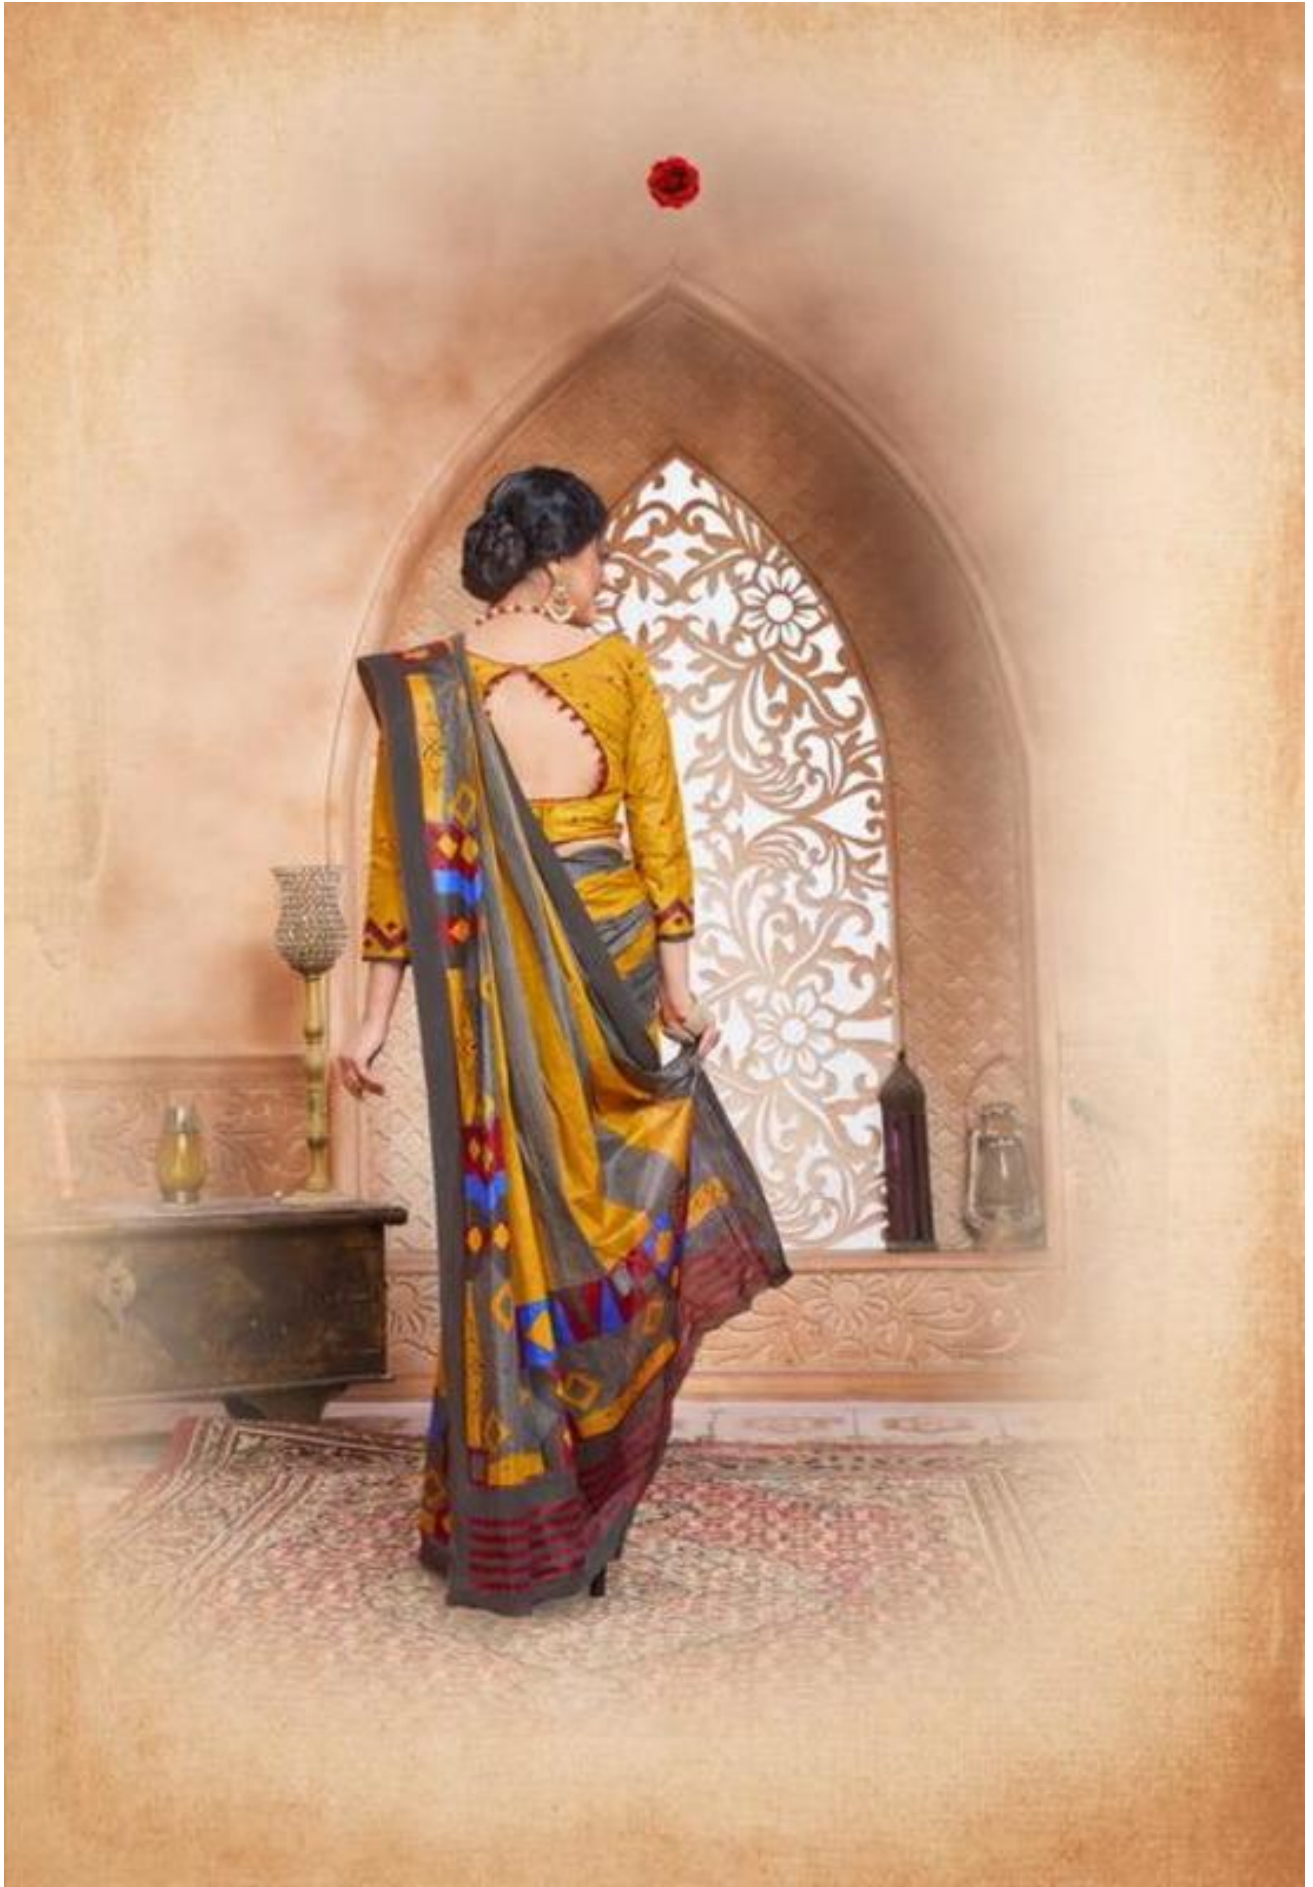

BALAJI LEELAVATHI VOL 8 - Sarees

No Of Pieces: 30 Pieces

Brand: BALAJI COTTON

Type: Unstitched Material Cotton saree

Sarees Lenght : Pure Cotton 6.50 Meters Approx With Blouse

Fabric: Pure Heavy Cotton Printed

Blouse: Cotton Printed 1.00 Meters approx

Packing: Bag Packing

Season: Summer

Occasions: Formal Dailywear

Weight: 19 KG

BALAJITM
Cotton
Designer Sewer Suit

Leelavathi

Vol-8