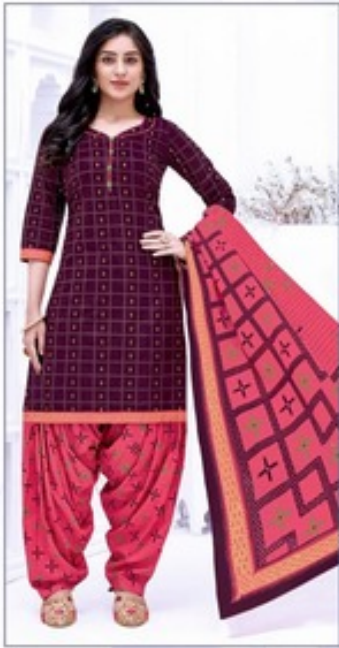

Dupatta Fabric: Pure Heavy Cotton Printed Approx 2.25 meters

Packing: Hanger per pieces

Occasions: Formal Dailywear

Season: Summer All season

Weight: 28 KG

PREMIUM COLLECTION

2536 A

2602 A

Shree Ganesh[®]
2724
Readymade

Shree Ganesh[®]

2605 A

**PREMIUM COLLECTION
Readymade**

Shree Ganesh^o
2729
Readymade

Shree Ganesh^o
2725
Readymade

Shree Ganesh[®]

2612 A

**PREMIUM COLLECTION
Readymade**

Shree Ganesh[®]
2701
Readymade

Shree Ganesh[®]
2609 A
PREMIUM COLLECTION
Readymade

Shree Ganesh[®]
2735
Readymade

Shree Ganesh[®]
2715
Readymade

Shree Ganesh^o
2714
Readymade