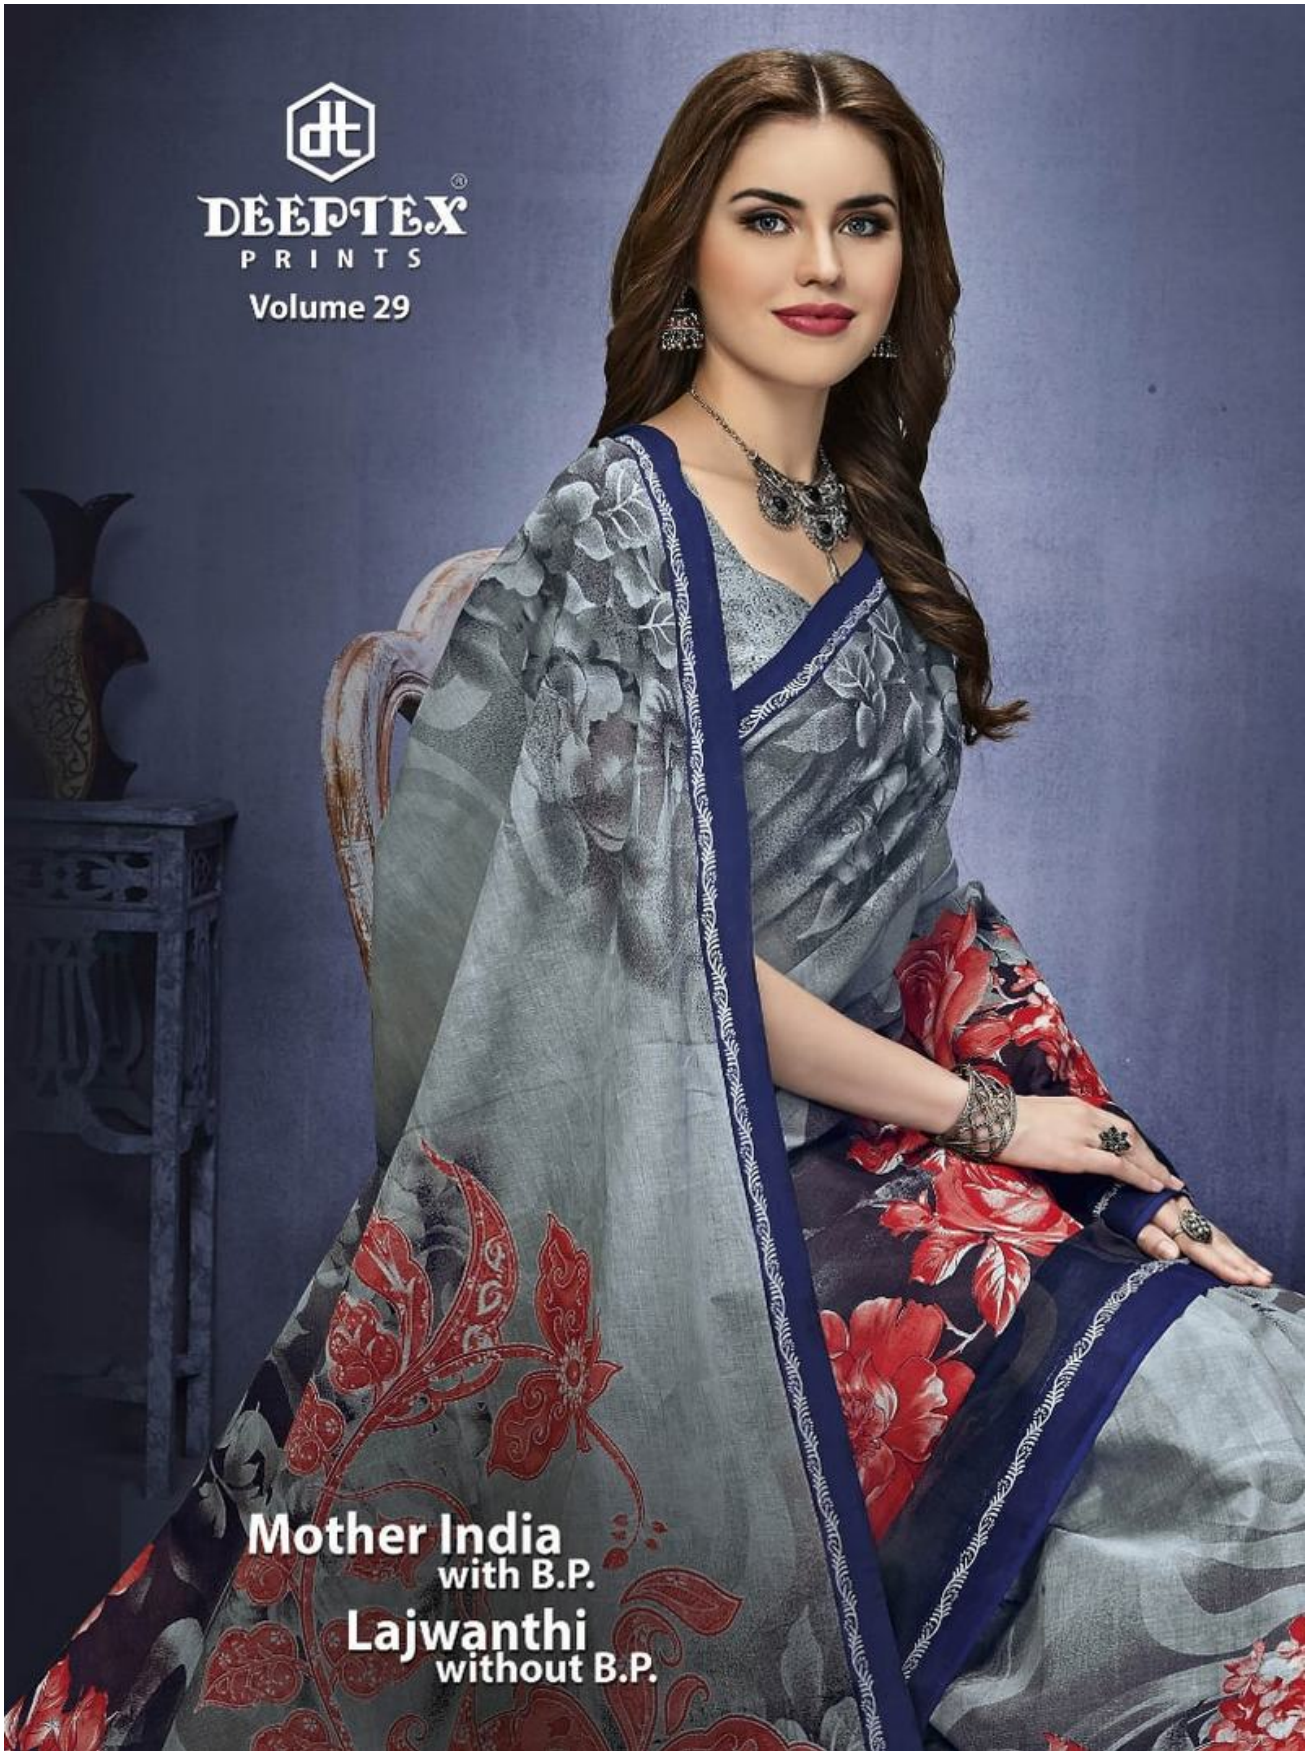

# DEEPTEX LAJWATHI VOL 29 - Sarees

**No Of Pieces:** 28 Pieces

**Brand:** DEEPTEX PRINTS

**Top Fabric:** Pure Cotton Printed Approx 5.50 Meters

**Weight:** 18 KG

**DEEPTEX**  
PRINTS

Volume 29

**Mother India**  
with B.P.  
**Lajwanthi**  
without B.P.

*Eisha Singh*  
Eisha Singh  
(TV Actress)  
*The leading lady of*  
*Ishq Subhan Allah*

*Shraddha Arya*  
Shraddha Arya  
(TV Actress)  
*The leading lady of*  
*Kumkum Bhogya*

**DEEPTEX**  
PRINTS

MISS INDIA  
MAHARANI