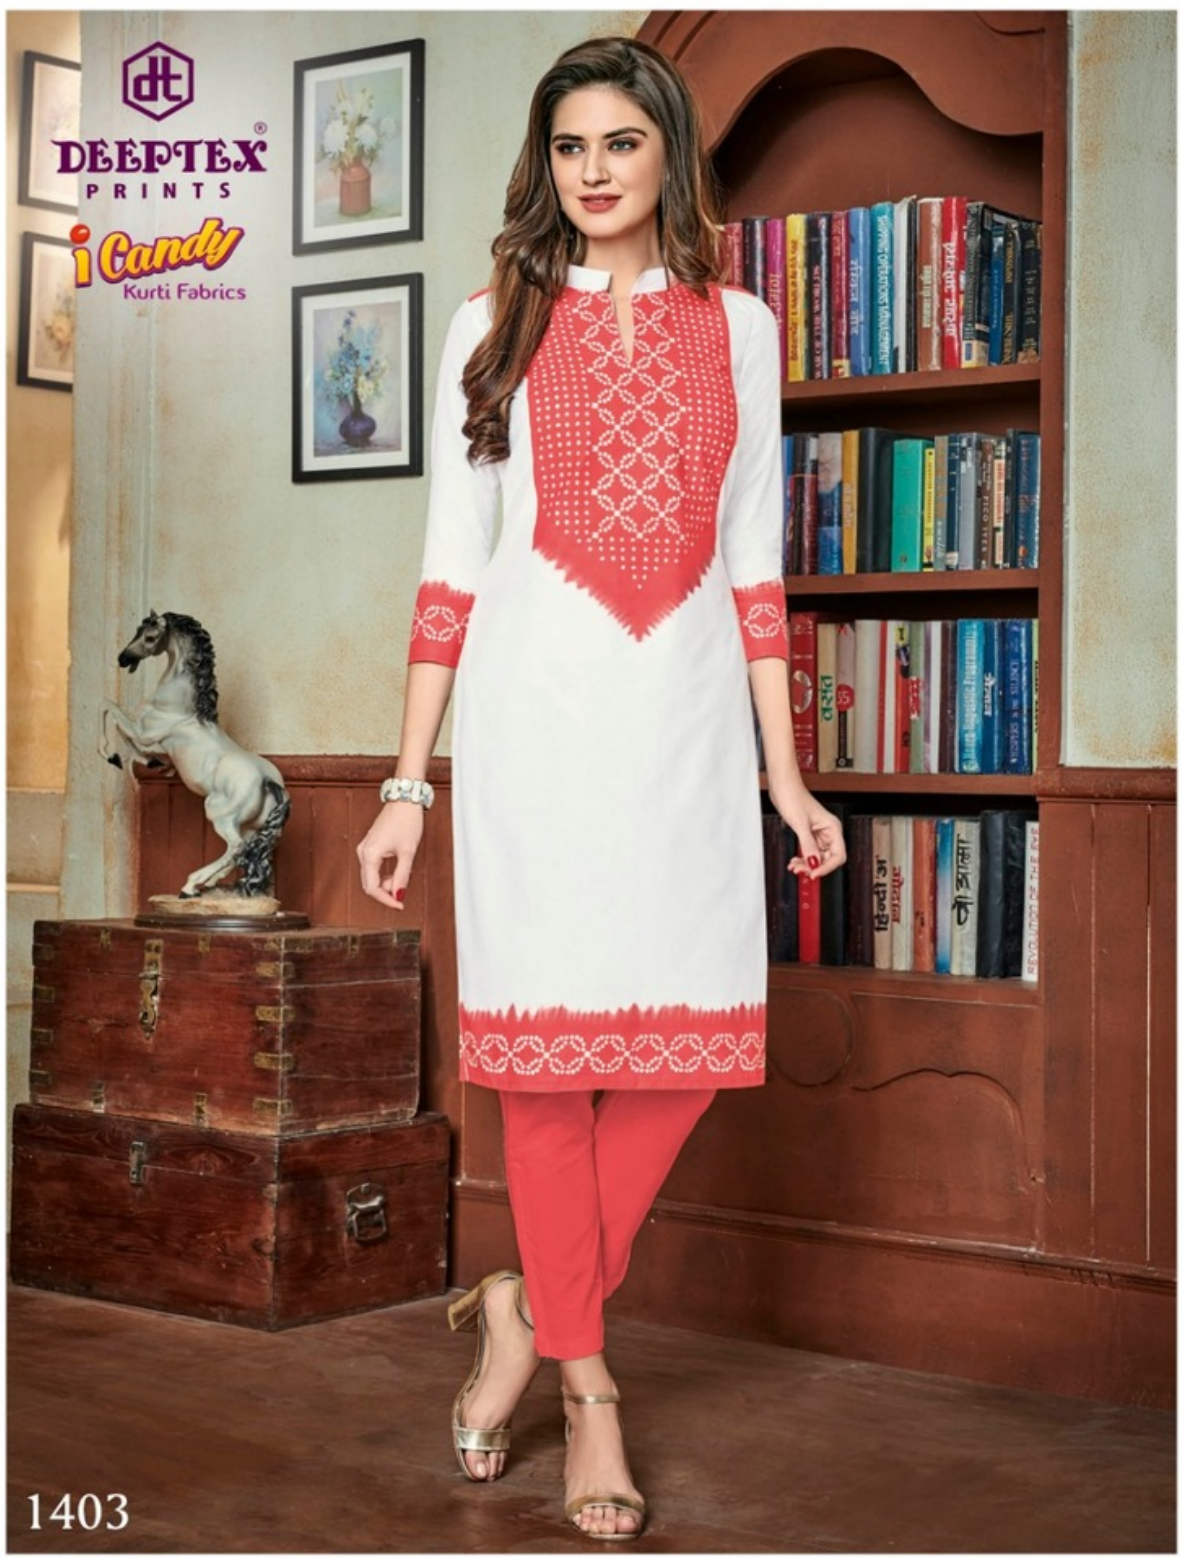

dt
DEEPTEX
PRINTS
iCandy
Kurti Fabrics

1403